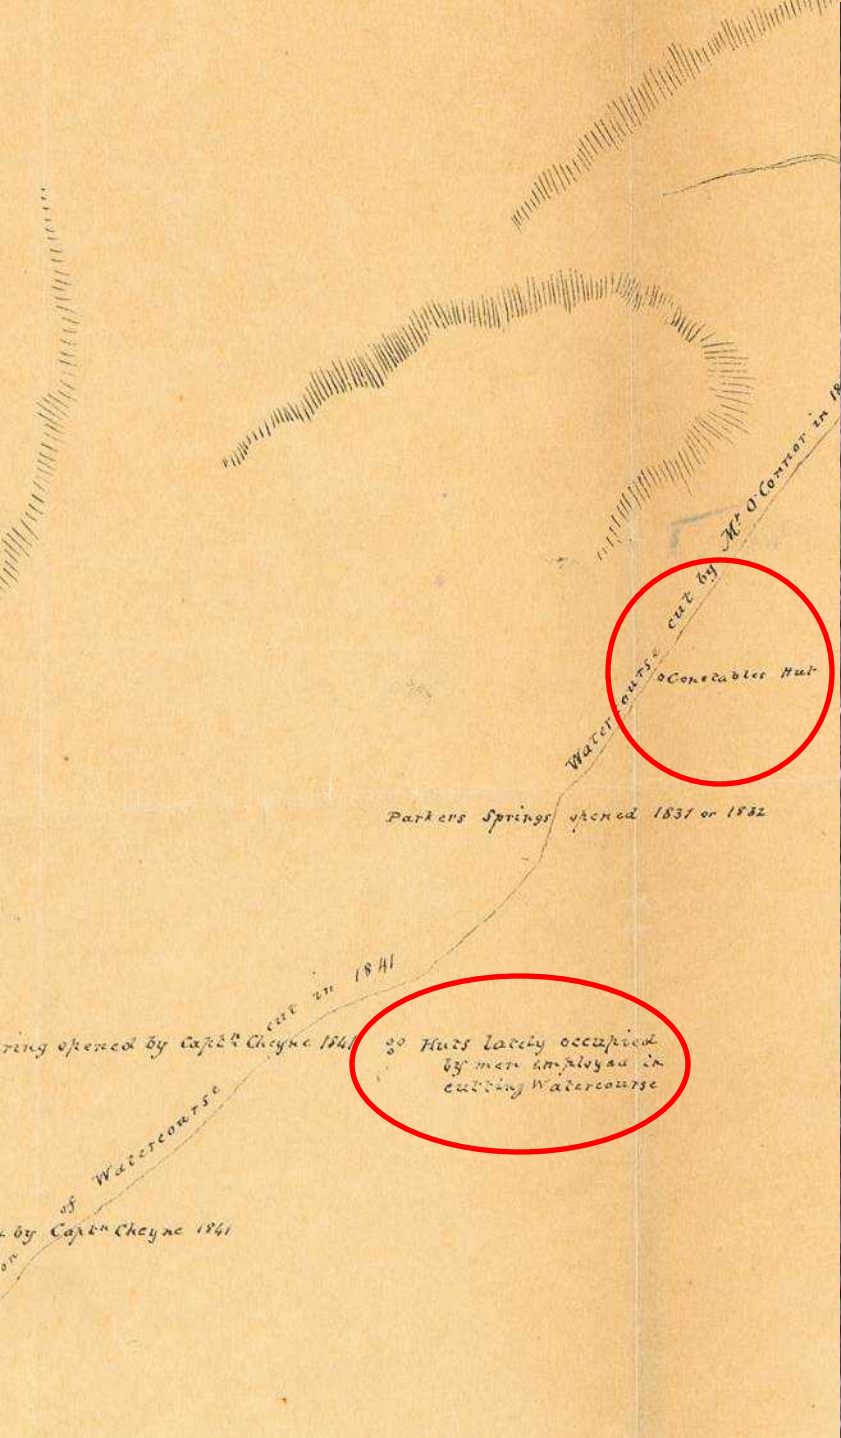

Hobart

Old Mill

Old Mill

Track

Gray Cottage

CASCADE BEER

NOW AVAILABLE IN THE 13¹/₃ OZ. CAN

Brewed in Tasmania for over 126 years — recognised internationally as one of the world's finest beers.

Made from clear, sparkling, crystal water and Tasmanian grown hops and barley.

CASCADE

the best Beer Made

© 1794

“Made from clear, sparkling crystal water ...”

THE SHELTER SHED, ERECTED
 ADDITION OF 2000 ACRES TO HIGHLAND
 ON THE 21ST APRIL
 BY HIS WORSHIP THE MAYOR, ALDERMEN
 AND COUNCILLORS OF THE TOWN OF
 CLEON, W. A.