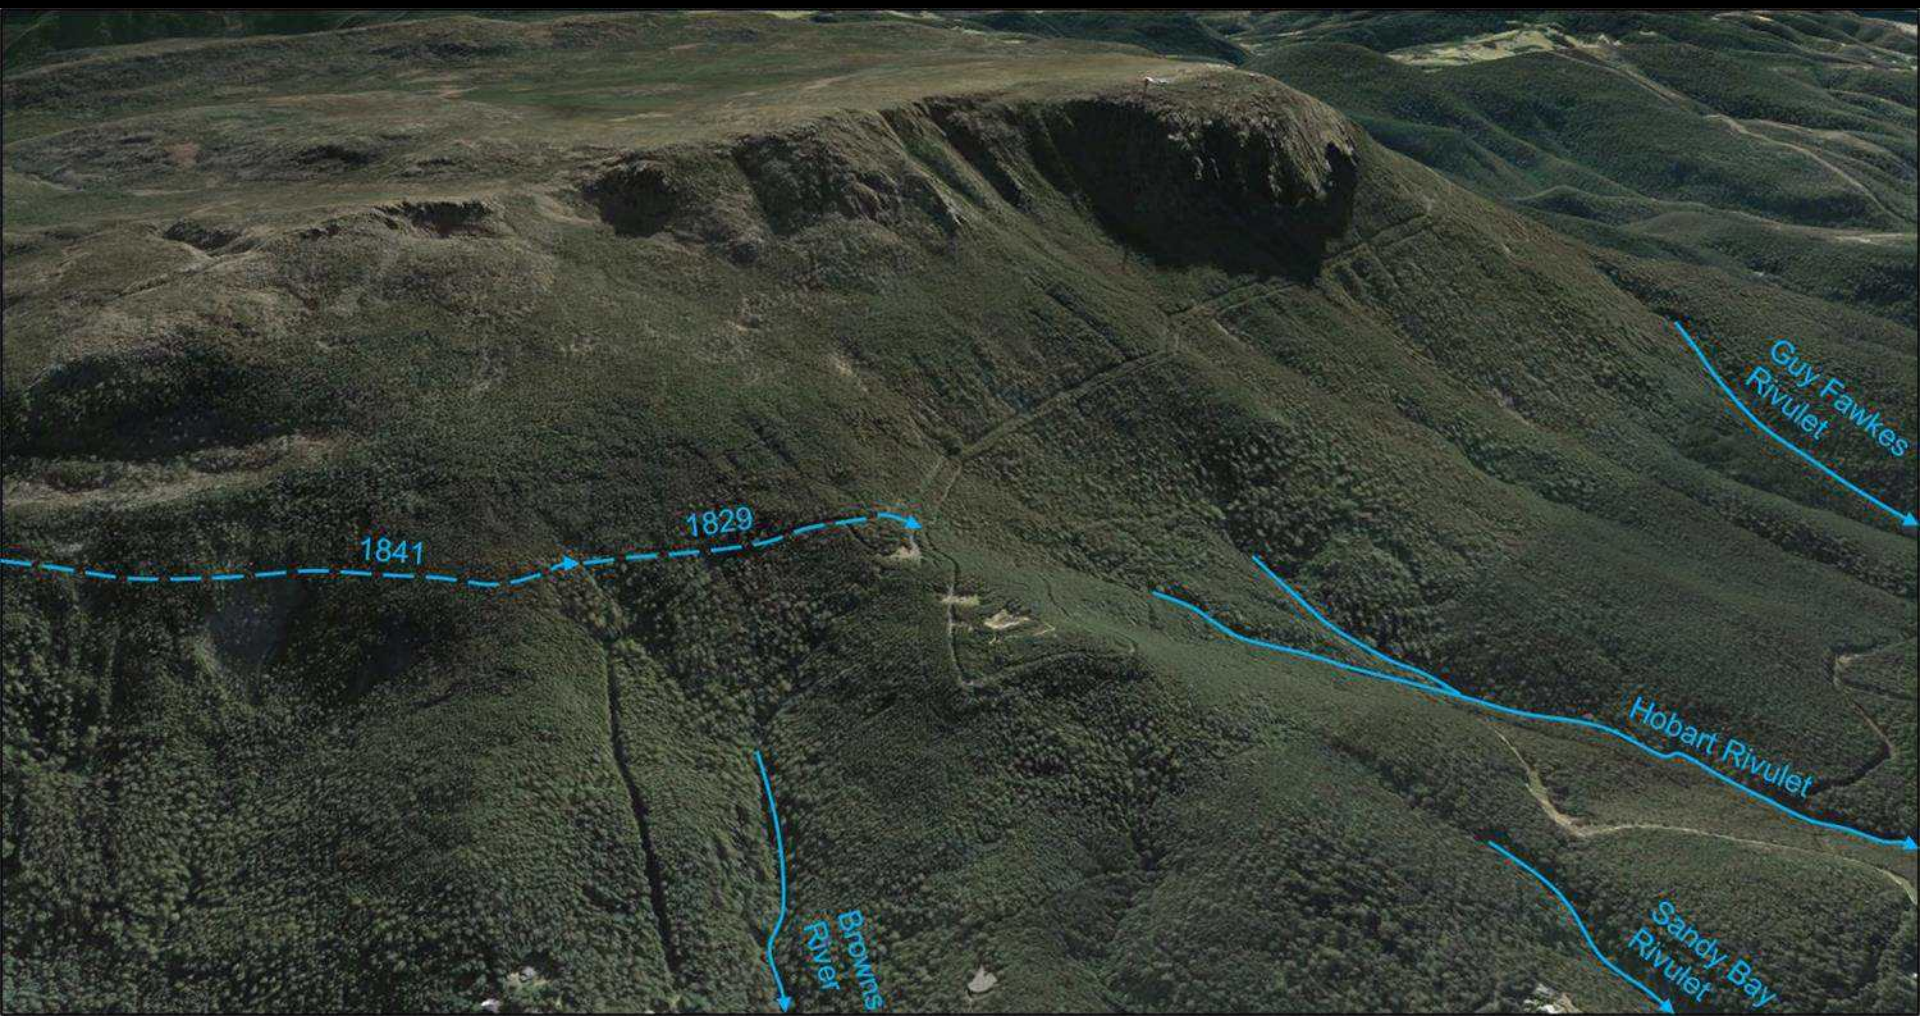

Hobart

Old Mill

Old Mill

Track

Gray Cottage

CASCADE BEER

NOW AVAILABLE IN THE 13¹/₃ OZ. CAN

Brewed in Tasmania for over 126 years — recognised internationally as one of the world's finest beers.

Made from clear, sparkling, crystal water and Tasmanian grown hops and barley.

CASCADE

the best Beer Made

© 1794

“Made from clear, sparkling crystal water ...”

THE SHELTER SHED, ERECTED
 ADDITION OF 2000 ACRES TO HIGHLAND
 ON THE 21ST APRIL
 BY HIS WORSHIP THE MAYOR, ALDERMEN
 AND COUNCILLORS OF THE TOWN OF
 CLEON, W. A.

25. Springs and Organ Pipe, Mount Wellington.

THE SPRINGS OF WELLINGTON - GENERAL VIEW - 1898 - SEATTLE HERALD

Aerial View New Road MtWellington BARNETT.
Copyright.

MT WELLINGTON PARK

MAP OF ROADS

TRACKS - ETC.