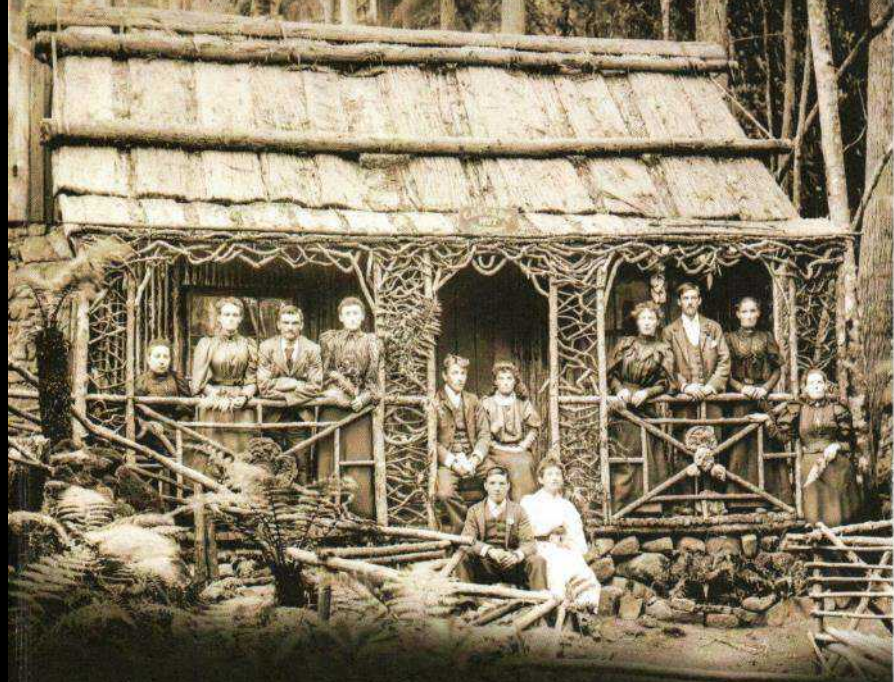

FORENSIC WELLINGTOLLOLOGY

Martin Stone

THE HUTS of kunanyi / Mount Wellington

MARIA GRIST

OLD MILL
CABIN
IS ERECTED BY

House

House

Rivulet

Hobart

Old Mill

Old Mill

Track

Gray Cottage

CASCADE BEER

NOW AVAILABLE IN THE 13¹/₃ OZ. CAN

Brewed in Tasmania for over 126 years — recognised internationally as one of the world's finest beers.

Made from clear, sparkling, crystal water and Tasmanian grown hops and barley.

CASCADE

the best Beer Made

© 1794

“Made from clear, sparkling crystal water ...”

THE SHELTER SHED, ERECTED
 ADDITION OF 2000 ACRES TO HIGHLAND
 ON THE 21ST APRIL
 BY HIS WORSHIP THE MAYOR, ALDERMEN
 AND COUNCILLORS OF THE TOWN OF
 CLEON, W. A.