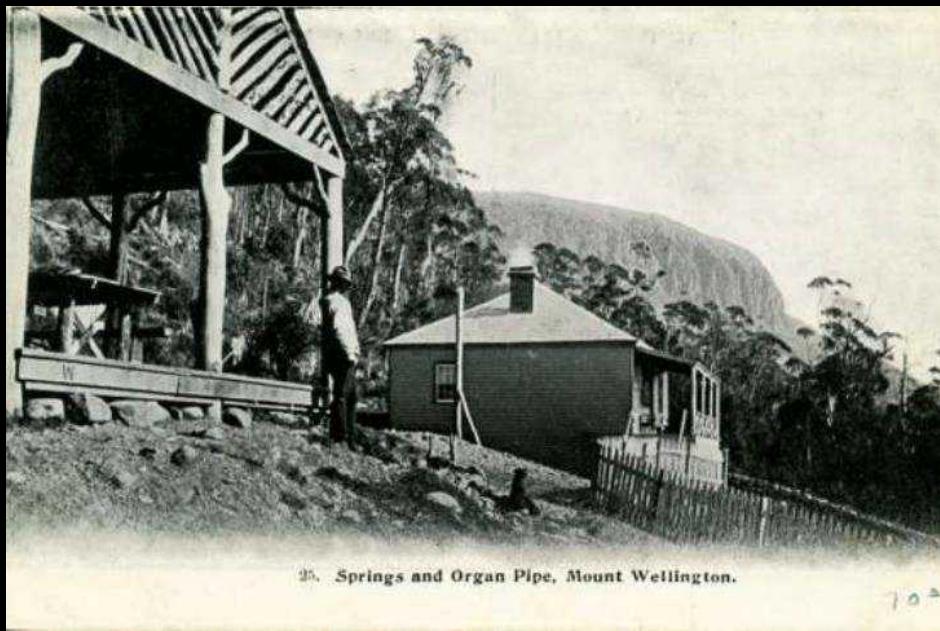

25. Springs and Organ Pipe, Mount Wellington.